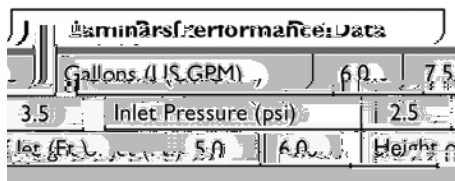

- Microprocessor-controlled LED light source has the ability to synchronize with the IntelliBrite® 5g LED Pool Lighting

MagicStream Laminars with synchronization with IntelliBrite 5g LED color and white lights and IntelliBrite Architectural Series create clear, uniform arcs of moving water that originate from either a pool deck or surrounding landscape. At night, these translucent streams are brilliantly colored, creating a water effect that adds elegant entertainment to your poolscape. It is fully compatible with the IntelliBrite® 5G line of LED pool lights, optional Color Sync Controller and IntelliCenter®, EasyTouch® and IntelliTouch® Automation Systems. Custom program and control light shows using an indoor control panel, wireless remote and the ScreenLogic® Interface using your smart phone, computer or mobile digital device.

MAGICSTREAM LAMINARS			
580001B	Laminar LED, Black Lid - 100 ft. cord	1	21
580001G	Laminar LED, Gray Lid - 100 ft. cord	1	21
580001T	Laminar LED, Tan Lid - 100 ft. cord	1	21
580038	Laminar LED, Tan Lid - 150 ft. cord	1	28
580039	Laminar LED, Black Lid - 150 ft. cord	1	28
580040	Laminar LED, Gray Lid - 150 ft. cord	1	28

See page 593 for replacement parts.